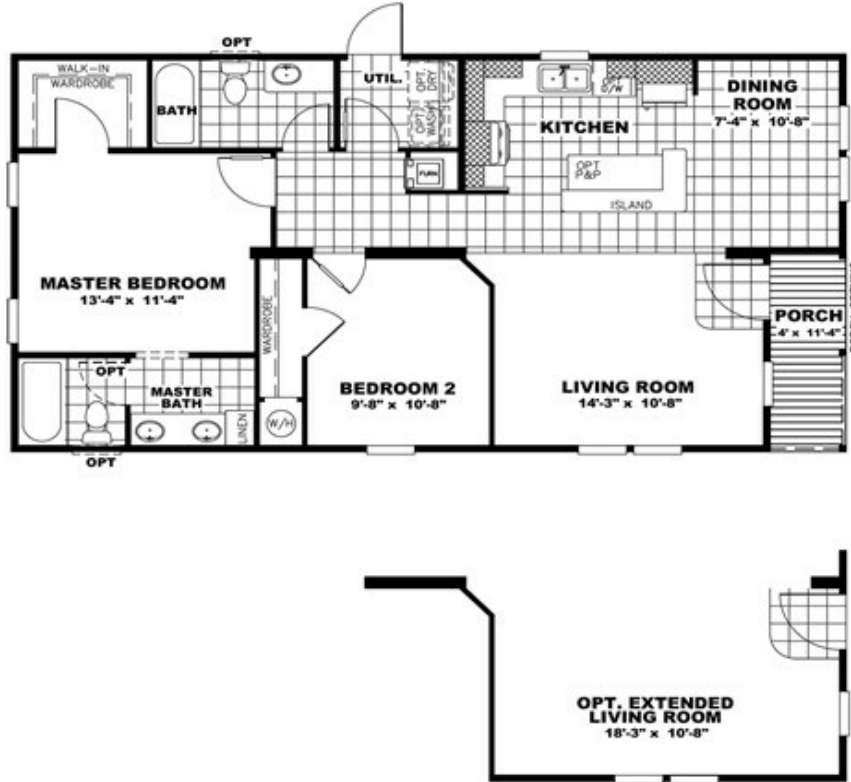

THE PALMER

THE PALMER

Model number: 32DEV24442AH

2 beds • 2 baths • 1056 sq.ft. • 24' width • 44' depth

Our home building facilities invest in continuous product and process improvements. Plans, dimensions, features, materials, specifications and availability are subject to change without notice or obligation. Renderings and floor plans are representative likenesses of our homes and may differ from the actual homes. We invite you to tour a Home Center near you and inspect the highest value in quality housing available or call (936) 539-5848 to speak with a Home Consultant. Copyright 2017, CMH. All rights reserved.